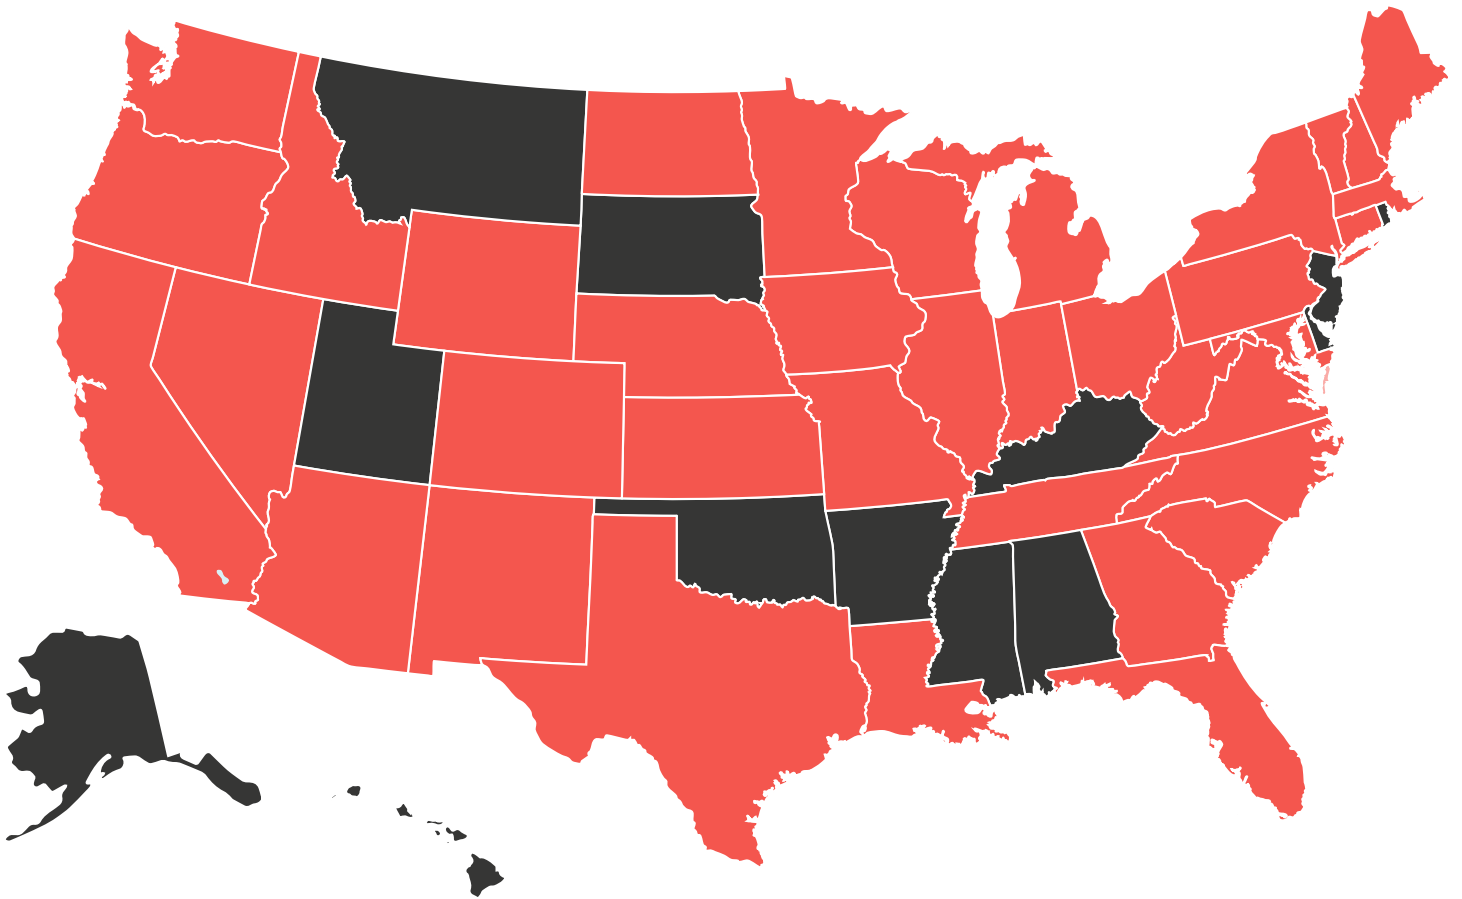

## SHIPPING INFORMATION

NATIONWIDE

**\$20**

FLAT RATE SHIPPING

AZ, CA, CO, CT, DC, GA, FL, IA, ID, IL, IN, KS, LA, MA,  
ME, MD, MI, MN, MO, NE, NC, ND, NH, NM, NV, NY, OH,  
OR, PA, SC, TN, TX, WA, WI, WV, WY, VA, VT

WE CANNOT  
SHIP TO:

AK, AL, AR, DE, HI, KY,  
MS, MT, NJ, OK, RI,  
SD, UT