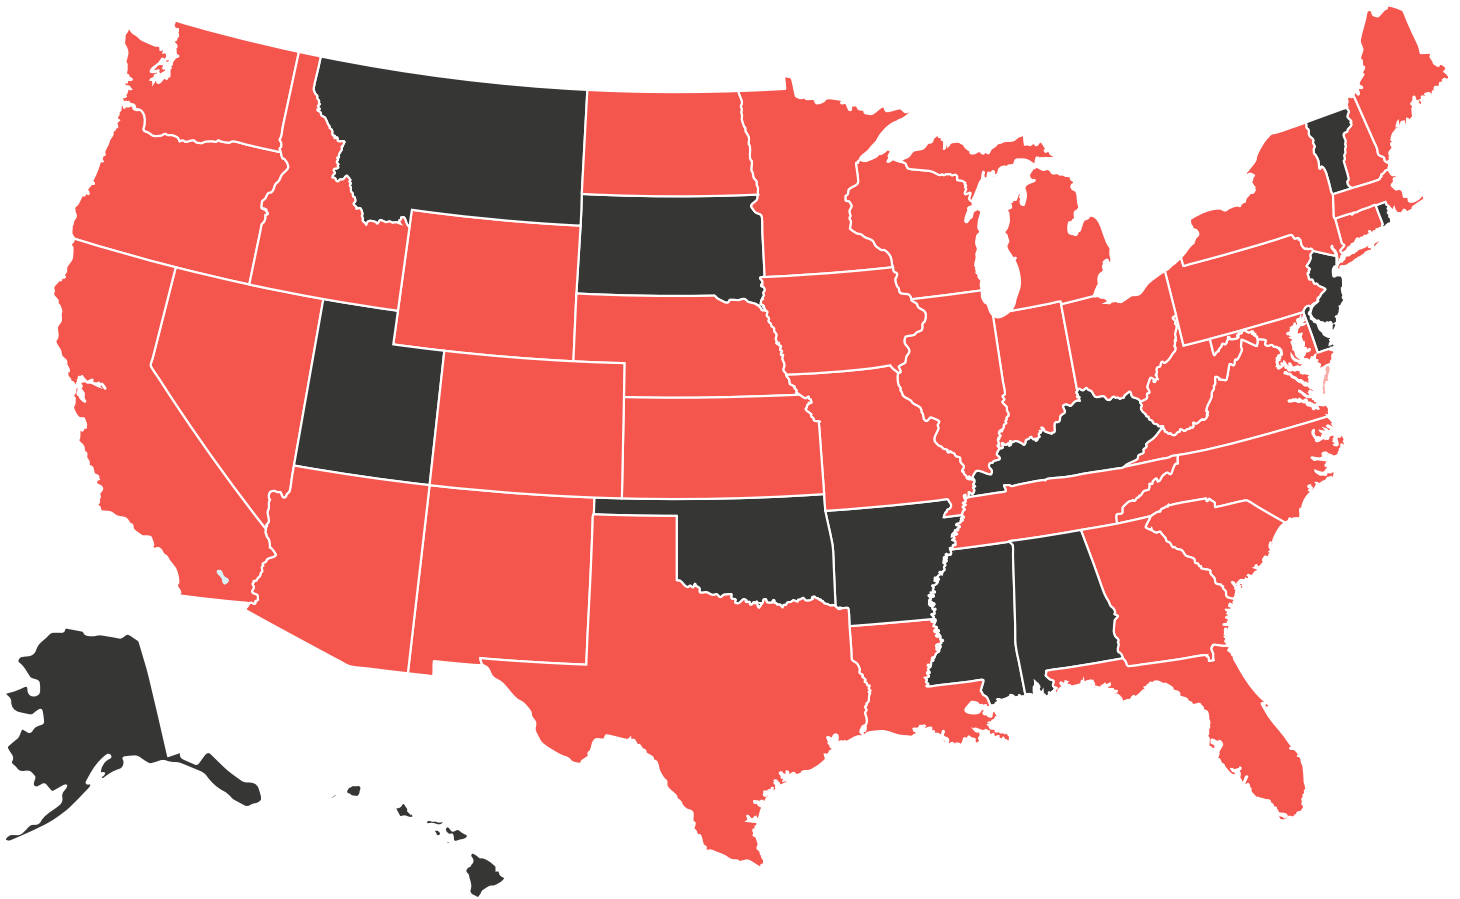

SHIPPING INFORMATION

NATIONWIDE

\$20

FLAT RATE SHIPPING

AZ, CA, CO, CT, DC, GA, FL, IA, ID, IL, IN, KS, LA, MA,
ME, MD, MI, MN, MO, NE, NC, ND, NH, NM, NV, NY, OH,
OR, PA, SC, TN, TX, WA, WI, WV, WY, VA

WE CANNOT SHIP TO:

AK, AL, AR, DE, HI, KY,
MS, MT, NJ, OK, RI,
SD, UT, VT

SHIPPING COST BY QUANTITY

Shipping charges below are the same nationwide for all other orders are based on the quantities included in each package (i.e. 1-5 bottles, merchandise, etc.).