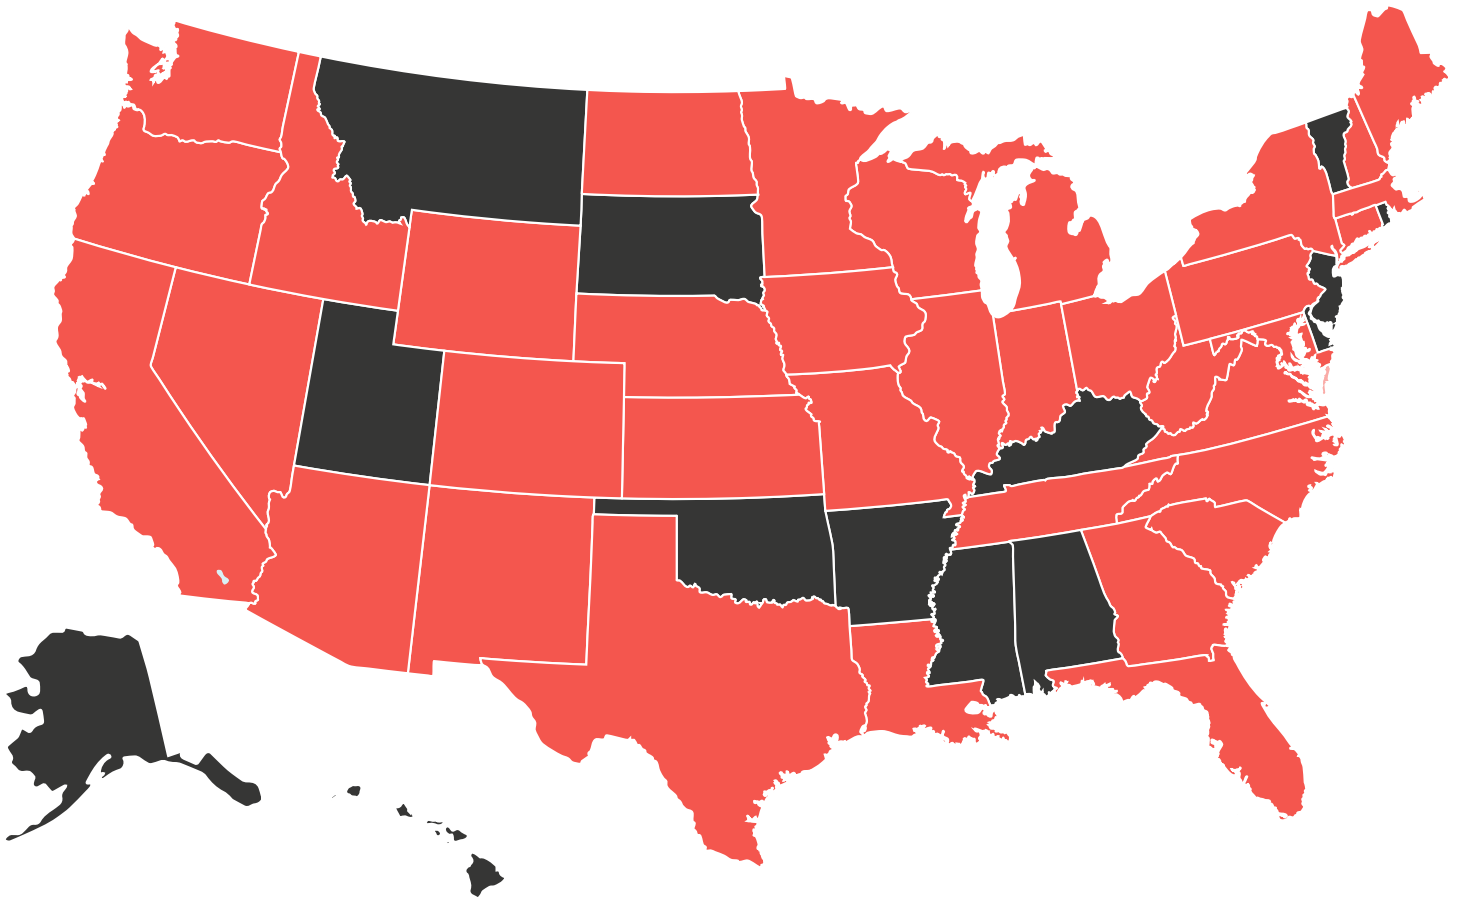

SHIPPING INFORMATION

NATIONWIDE

\$20

FLAT RATE SHIPPING - Cases

AZ, CA, CO, CT, DC, GA, FL, IA, ID, IL, IN, KS, LA,
MA, ME, MD, MI, MN, MO, NE, NC, ND, NH, NM, NV,
NY, OH, OR, PA, SC, TN, TX, WA, WI, WV, WY, VA

WE CANNOT SHIP TO:

AK, AL, AR, DE, HI, KY,
MS, MT, NJ, OK, RI,
SD, UT, VT

SHIPPING COST BY WEIGHT

Shipping charges below are the same nationwide for all other orders are based on the weight of each package (i.e. 1-5 bottles, merchandise, etc.).

WEIGHT (LB.)	COST (\$)
1-5	\$5
6-12	\$9
13-17	\$10
18-40	\$20

GIFT SETS FLAT RATE SHIPPING

\$9.99