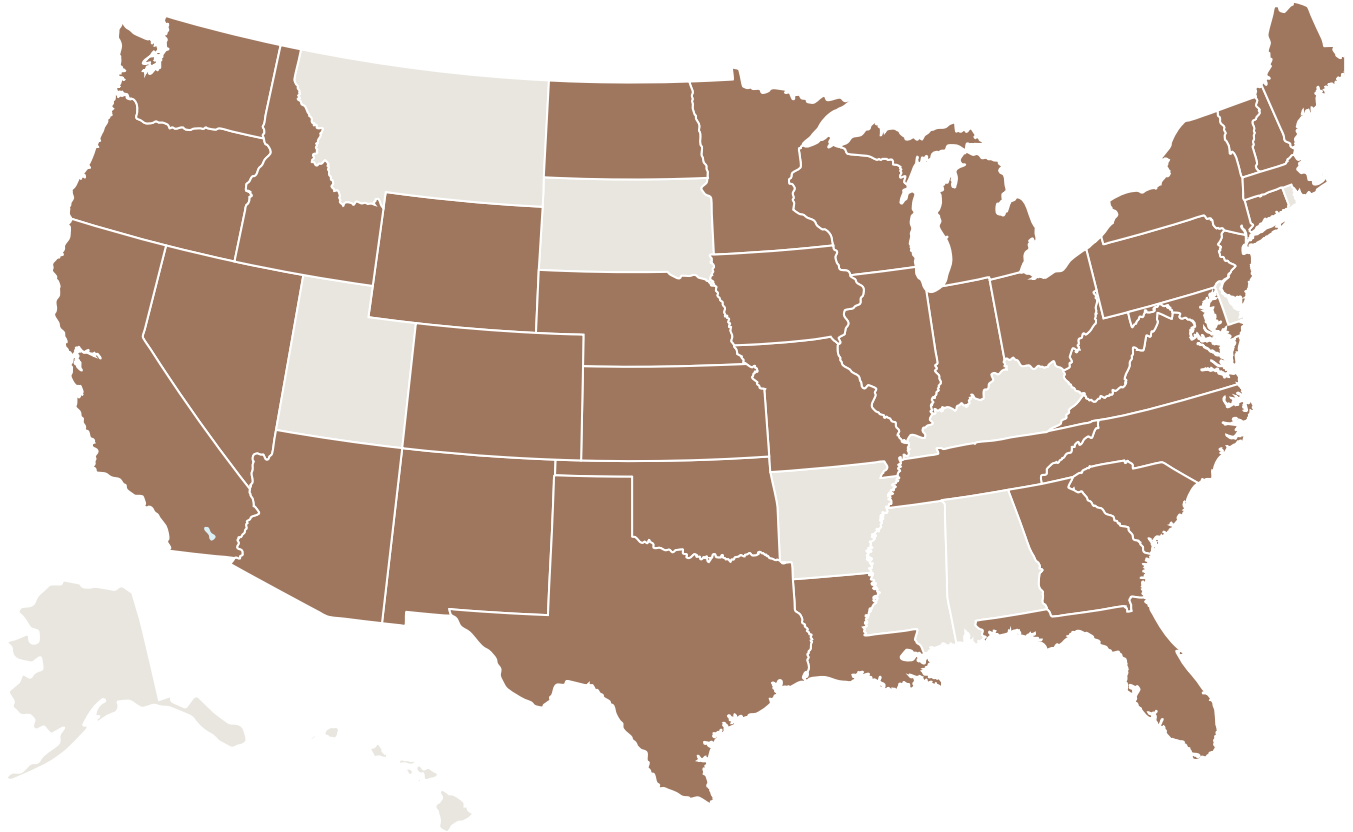

ONE HOPE

SHIPPING INFORMATION

SHIPPING AVAILABLE

AZ, CA, CO, CT, DC, FL, GA, IA, ID, IL, IN, KS, LA, MA, MD, ME, MI, MN, MO, NC, ND, NE, NH, NJ, NM, NV, NY, OH, OK, OR, PA, SC, TN, TX, VA, VT, WA, WI, WV, WY

SHIPPING UNAVAILABLE

AK, AL, AR, DE, HI, KY, MS, MT, RI, SD, UT

\$20 FLAT RATE SHIPPING

Sign up for our Preferred Customer Program and get \$10 flat rate shipping.

Don't miss a delivery attempt! Once you receive your tracking number, you can use FedEx HAL (Hold At Location) as an easy and convenient way to pick up your packages from a participating FedEx hold location, like Walgreens!

Maximum Case Shipments

Below is a list of state-regulated maximum case volumes that may be shipped to one address per year.

STATE	MAX CASE QTY	STATE	MAX CASE QTY
AZ	12	ND	36
CA	Unlimited	NE	12
CO	Unlimited	NH	12
CT	24	NJ	12
DC	12	NM	24
FL	Unlimited	NV	200
GA	12	NY	36
IA	Unlimited	OH	24
ID	24	OK	6
IL	12	OR	24
IN	24	PA	36
KS	12	SC	24
LA*	12	TN	12
MA	12	TX	Unlimited
MD	18	VA	24
ME**	12	VT	12
MI	Unlimited	WA	Unlimited
MN	2	WI	12
MO	24	WV	24
NC	24	WY	4